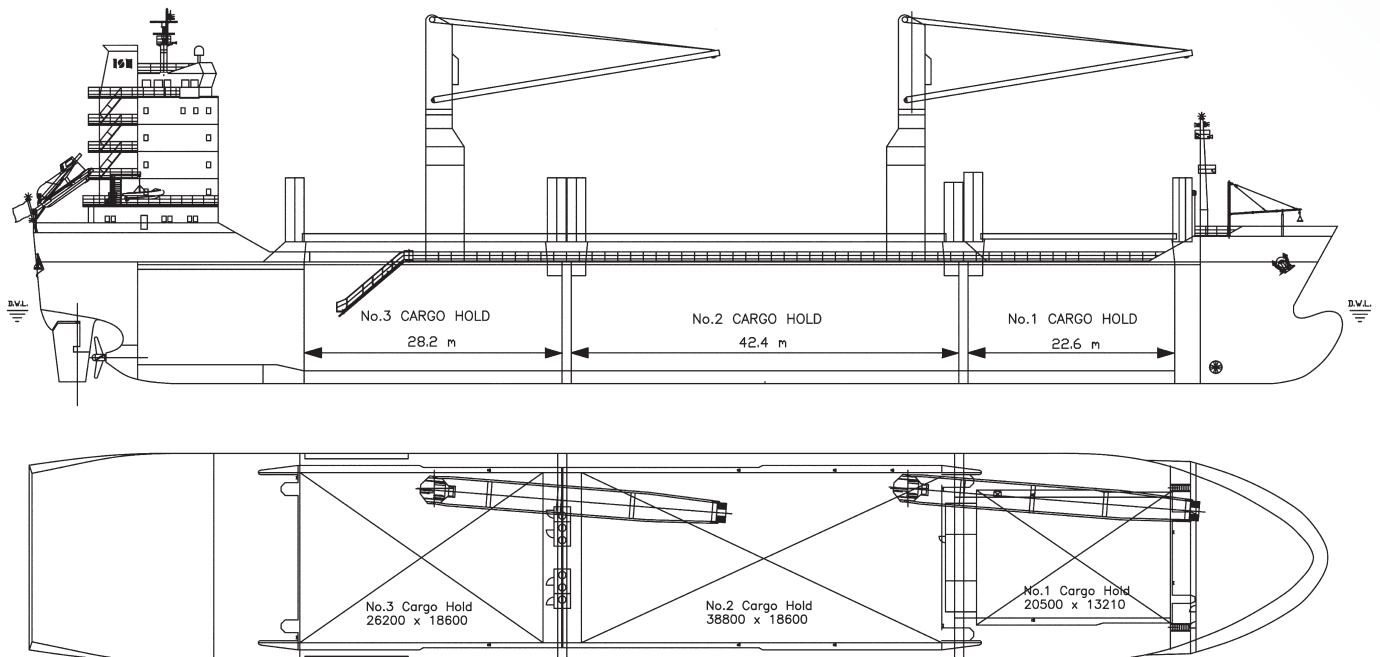

### Ship Basic Information

Builders	New Century Shipyard, China
Type	Highest Ice Class (upto 8.70 m draft) Double Hull Box-shaped Multi Purpose Tweendeck/Container Carrier
Flag	Cyprus
Port of registry	Limassol
Classification	GL + 100 A5, E3, G, General Cargo strengthened for heavy cargoes, equipped for carriage of containers, + MC E3 AUT., Dangerous goods carriage compliant in accordance with SOLAS II-2 Reg.54

### Dimensions and Main Data

Length over all (LOA)*	143.15 m
Length between perpendiculars (LBP)*	133.00 m
Breadth maximum (BEAM)*	23.13 m
Depth to maindeck*	13.30 m
Maximum summer draft*	9.71 m
GT*	12,993
NT*	5,894

### Holds and Hatches

Hatch Covers	MacGREGOR hydraulic folding
Number of holds, Hatches	3 holds, 3 hatches
Hold dimensions(LxBxH) in m*	No. 1: 22.60 x 13.25 x 11.8 No. 2: 42.36 x 18.60 x 13.9 No. 3: 28.20 x 18.60 x 13.9
Hatch dimensions in m*	No. 1: 20.50 x 13.21 No. 2: 38.80 x 18.60 No. 3: 26.20 x 18.60
Tanktop Strength	20.00 mt/sqm
Weatherdeck hatchcovers provide one even surface from forward part of hold no. 1 to after part of hold no. 3 hold - 1600 sqm	
Tweendeck (lift-away type) all panels stowed in front of superstructure, with 20' container on top. Vertical positioning in hold possible every 20 ft (TEU) section, usable as grain and separation bulkhead. Payload: 4.7mt/sqm	
All holds with flush container sockets on tanktop and tweendeck	
All holds electrically ventilated	

### Vessels Specific Information

Vessel name	IMO No.	Built	Summer Deadweight (t)	Gear
ATLANTIC PIONEER	9190080	1999	17,451	2 x 57 mt x 28 m outreach
ATLANTIC PROGRESS	9190107	2000	17,451	2 x 45 mt x 28 m outreach
ATLANTIC POWER	9190119	2000	17,451	2 x 45 mt x 28 m outreach
ATLANTIC PATRIOT	9223904	2003	17,472	2 x 60 mt x 28 m outreach